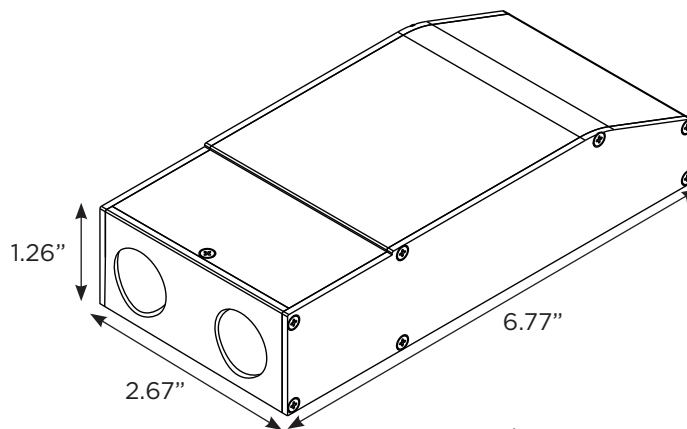

Features

- Dimmable with any standard magnetic low voltage/incandescent dimmers
- Slim, compact design
- NEMA-3R enclosure for outdoor use
- Two knock-outs for simple installation
- Class 2 compliant
- UL Listed