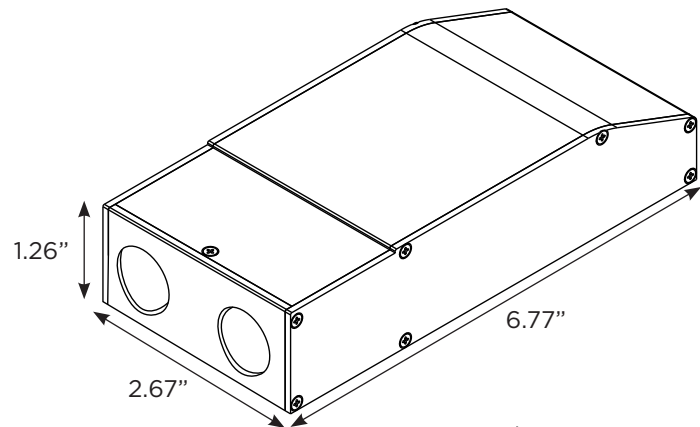

x2 Clamp Connectors
Provided with each Driver