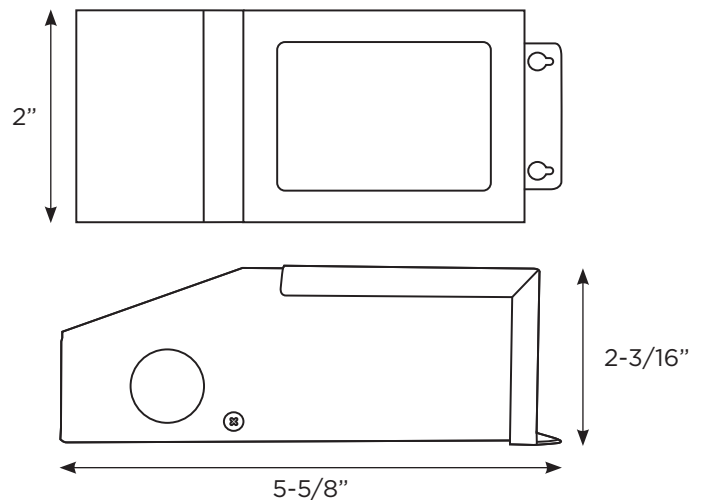

40W MAGNETIC LOW VOLTAGE DIMMABLE DRIVER

DR-40W-24VDC-DIM

Description

The 40W Magnetic Low Voltage Dimmable Driver is an excellent solution for residential applications. It is equipped with two auto-reset breakers, one on the input and one on the output, which protect both the load and driver. The driver is encased in a coated metal box that includes 2 knock-outs, one on each side, to enable easy installation that complies with electrical code requirements.

DIMMABLE

24V DC

Class 2

Specifications

Input Voltage	120V AC	Input Current Full Load	410mA
Output Voltage	24V DC	Output Voltage Full Load	22.3V DC
Max Load	40 Watts	Max Output Current Full Load	1.72A
Absolute Min. Load	20 Watts	Open Circuit Output Voltage	24.5V DC
Max Operating Temp. *	160°F (71.1°C)	Dimensions LxWxH	5-5/8" x 2" x 2-3/16"
Avg. Efficiency	82%	Weight	2 lbs. 3 oz.
Dimming	MLV **	Ratings	ETL Listed, Class 2, and NEMA-3R
Circuit Breaker	Primary & Secondary Auto-Reset	Warranty	5 Year Limited

*When installed with proper ventilation.

**See our Dimmer Compatibility List for a complete list of compatible dimmers (pg. 2-3).

Features

- Dimmable with most quality magnetic low voltage dimmers
- Compact design
- NEMA-3R enclosure for outdoor use
- Two knock-outs for simple installation
- Class 2 compliant
- ETL Listed