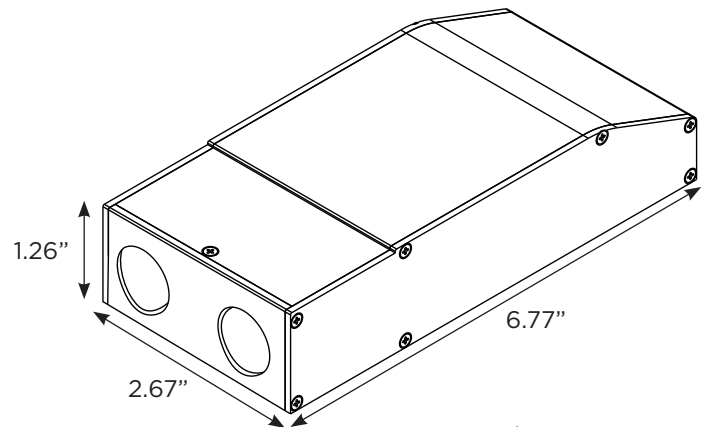

Features

- Dimmable with any standard magnetic low voltage/incandescent dimmers
- Slim, compact design
- NEMA-3R enclosure for outdoor use
- Two knock-outs for simple installation
- Class 2 compliant
- UL Listed