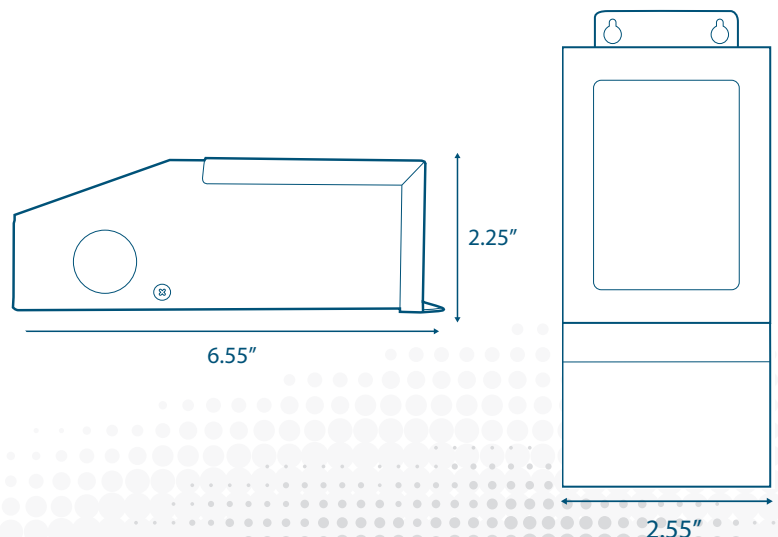

Features

- Dimmable with most quality magnetic low voltage dimmers
- Push-to-reset breaker for load protection
- NEMA-3R enclosure for outdoor use
- Two knock-outs for simple installation
- Class 2 compliant
- ETL Listed
- CSA Listed