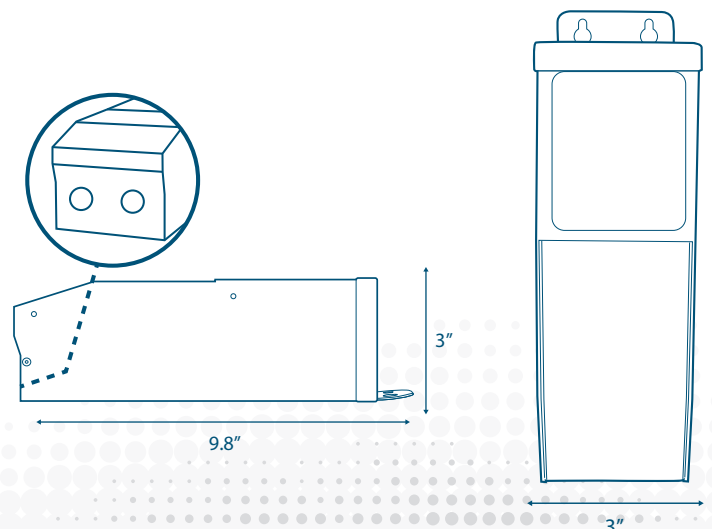

Features

- Dimmable with most quality magnetic low voltage dimmers
- Push-to-reset breaker for load protection
- NEMA-3R enclosure for outdoor use
- Two knock-outs for simple installation
- Class 2 compliant
- ETL Listed
- CSA Listed