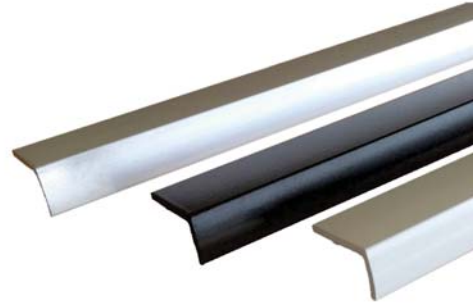

# INDOOR STRIP CHANNEL

STRIPCHAN5FT-XX

## Description

The Indoor Strip Channel is a 5 foot extruded aluminum channel with a 1/2" hood that designed to hide the Inspire V4 LED Tape Light underneath cabinets and shelves without trim.