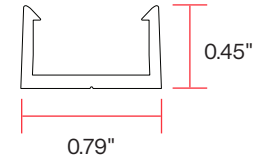

Mounting Clips

Compatible Dimmers

Dimmers tested by LED I. All dimmers listed meet the LED I's dimming and performance standards. Actual dimming performance may vary. Additional dimmers may be compatible with this product; however, may not have been tested.

Dimmer	Part Number	Dimming Type
Lutron Lumea C/L	LECL-153P	C/L
Lutron Skylark	SELV-300P	ELV
Lutron Caseta	PD-5NE	C/L
Lutron Diva C/L	DVCL-153P	C/L
Leviton Sureslide	6674-POW	C/L
Lutron Diva	DVRP-253P	ELV
Leviton Decora Smart	DH6HD	C/L
Insteon Dimmer	2477D	C/L, Inc.
Lutron Maestro	MA-PRO	C/L, Incandescent, Halogen, ELV, MLV
Lutron Diva	DVELV-300P	ELV
Leviton Decora	DSE06-10Z	ELV