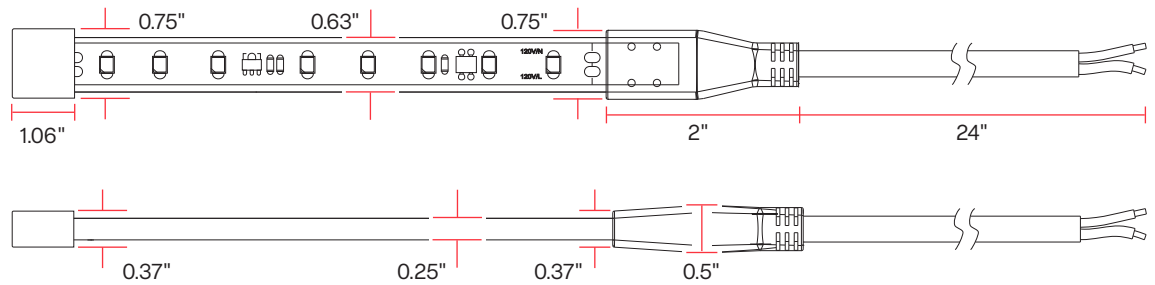

Inspire AC 4.5

120V AC LED Tape Light

Fixture Type

Part Number

Quantity

Project Name

Signature

Specifications

Input Power	120VAC (no power supply required)
Watts per Foot	4.5
Max Run Length	100FT
Cut Length	Every 4" (not field cuttable)
Product Material	Flexible, Water-Tight PVC
Product Color	White
Max Operating Temp.	32°F to 131°F (0°C to 55°C)
Max Ambient Temp.	-13°F to 131°F (-25°C to 55°C)
Dimming	TRIAC
Beam Angle	120°
Environment	IP65 Indoor or Outdoor
Certifications	ETL Listed (USA, Canada)

Signature

Specify

Example: AC1-45-40-HW6-CHN-15FT4IN

Part Number:

Series	Watts/FT	Color	Connection Type & Wire Length	Mounting Hardware	Length
AC1	45	27 2700K	PL6 AC Plug; 6FT	CHN Aluminum Channel + Frosted Lens	[INSERT LENGTH] Example: 15FT4IN
		30 3000K	HW6 Hardwire; 6FT	CLP Mounting Clips	
		40 4000K	HW2 Hardwire; 2FT		

Quickship Products

Products available to ship within 48-hours (excluding weekends and holidays).

Mounting Hardware

Part Number	Includes
AC1-CHN-AL1-4FT	4FT aluminum channel.
AC1-LENS-AL1-4FT	4FT standard frosted lens for aluminum channel.
AC1-MNT-AL1	(4) mounting clips and screws for aluminum channel.
AC1-END-AL1	(2) end caps for aluminum channel
AC1-MNT-ACLP	(4) mounting clips and screws for Inspire AC LED tape light.