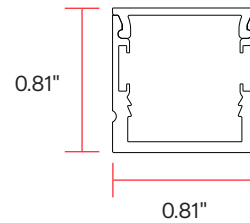

Channel with Lens