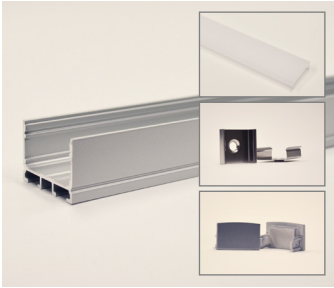

### Aluminum Channel Kit

4ft aluminum channel kit. Includes a 4ft channel with a frosted lens, mounting clips, and end caps.

**AC1-KIT-AL1-4FT**