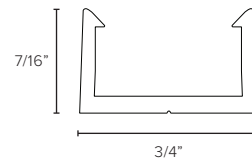

Mounting Clips for LED Tape Light Dimensions