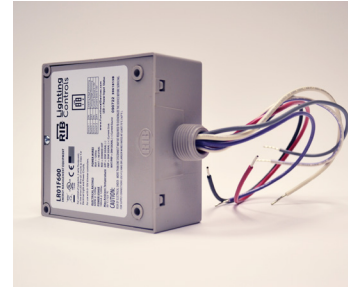

0-10V Phase Dimming Module

0-10V phase dimming module. 120VAC. 600-watt max load.

DIM-600W-120V-010V