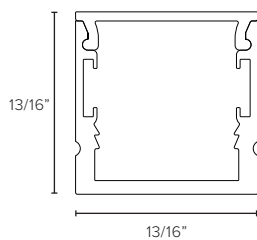

## Product Dimensions

### Inspire 120VAC with Hardwire Connector Dimensions

### Inspire 120VAC with Standard U.S. Wall Plug Connection Dimensions

Tape light dimensions same as above.

### Aluminum Channel Dimensions