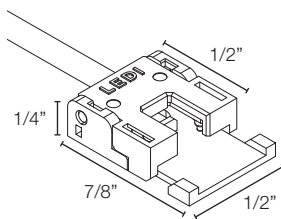

## Specifications

<b>Input Voltage</b>	24VDC
<b>Wire Type</b>	Hardwire Connectors <ul style="list-style-type: none"> <li>• 18AWG CL2 In-Wall Rated</li> <li>• 18AWG CL3P Plenum/In-Wall Rated</li> </ul> Extensions <ul style="list-style-type: none"> <li>• 22AWG UL2464</li> </ul>
<b>Max Wire Size</b>	18AWG
<b>Material</b>	Polycarbonate
<b>Compatible LED Tape Light</b>	<ul style="list-style-type: none"> <li>• Inspire LightLine™ COB (IP20)</li> <li>• Inspire V5 Spec</li> <li>• Inspire V5 Standard</li> <li>• Inspire Warm Dim</li> </ul>
<b>Connector Color</b>	Clear
<b>Wire Color</b>	White
<b>Environment</b>	IP20 Indoor

## Ordering

Part Number	Description
Z3-CON-HW-10	10FT Zeus 3 Hardwire Connector. 18AWG CL2 In-Wall Rated.
Z3-CON-HW-25	25FT Zeus 3 Hardwire Connector. 18AWG CL2 In-Wall Rated.
Z3-CON-HW-PL-10	10FT Zeus 3 Plenum Hardwire Connector. 18AWG CL3P Plenum & In-Wall Rated.
Z3-CON-HW-PL-25	25FT Zeus 3 Plenum Hardwire Connector. 18AWG CL3P Plenum & In-Wall Rated.
Z3-EXT-1FT	1FT Zeus 3 Extension. 22AWG UL2464 Wire.
Z3-EXT-2IN	2 Inch Zeus 3 Extension. 22AWG UL2464 Wire.
Z3-EXT-3FT	3FT Zeus 3 Extension. 22AWG UL2464 Wire.
Z3-EXT-4IN	4 Inch Zeus 3 Extension. 22AWG UL2464 Wire.
Z3-EXT-6FT	6FT Zeus 3 Extension. 22AWG UL2464 Wire.
V5-CON-SPLICE	Connects two pieces of LED tape light together seamlessly