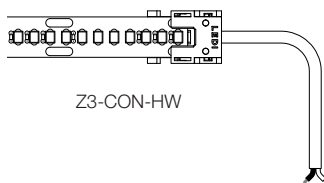

## Specifications

<b>Input Voltage</b>	24VDC
<b>Wire Type</b>	Hardwire Connectors <ul style="list-style-type: none"> <li>• 18AWG CL2 In-Wall Rated</li> <li>• 18AWG CL3P Plenum/In-Wall Rated</li> </ul> Extensions <ul style="list-style-type: none"> <li>• 22AWG UL2464</li> </ul>
<b>Max Wire Size</b>	18AWG
<b>Material</b>	Polycarbonate
<b>Compatible LED Tape Light</b>	<ul style="list-style-type: none"> <li>• Inspire LightLine™ COB (IP20)</li> <li>• Inspire V5 Spec</li> <li>• Inspire V5 Standard</li> <li>• Inspire Warm Dim</li> </ul>
<b>Connector Color</b>	Clear
<b>Wire Color</b>	White
<b>Environment</b>	IP20 Indoor

## Ordering

Part Number	Description
Z3-CON-HW-10	10FT Zeus 3 Hardwire Connector. 18AWG CL2 In-Wall Rated.
Z3-CON-HW-25	25FT Zeus 3 Hardwire Connector. 18AWG CL2 In-Wall Rated.
Z3-CON-HW-PL-10	10FT Zeus 3 Plenum Hardwire Connector. 18AWG CL3P Plenum & In-Wall Rated.
Z3-CON-HW-PL-25	25FT Zeus 3 Plenum Hardwire Connector. 18AWG CL3P Plenum & In-Wall Rated.
Z3-EXT-1FT	1FT Zeus 3 Extension. 22AWG UL2464 Wire.
Z3-EXT-2IN	2 Inch Zeus 3 Extension. 22AWG UL2464 Wire.
Z3-EXT-3FT	3FT Zeus 3 Extension. 22AWG UL2464 Wire.
Z3-EXT-4IN	4 Inch Zeus 3 Extension. 22AWG UL2464 Wire.
Z3-EXT-6FT	6FT Zeus 3 Extension. 22AWG UL2464 Wire.
V5-CON-SPLICE	Connects two pieces of LED tape light together seamlessly

Z3-CON-HW & Z3-EXT

V5-CON-SPLICE

Z3-CON-HW

Z3-EXT

V5-CON-SPLICE