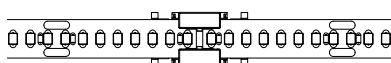

## Ordering

Part Number	Description
Z3-CON-HW-10	10FT Zeus 3 Hardwire Connector. 18AWG CL2 In-Wall Rated.
Z3-CON-HW-25	25FT Zeus 3 Hardwire Connector. 18AWG CL2 In-Wall Rated.
Z3-CON-HW-PL-10	10FT Zeus 3 Plenum Hardwire Connector. 18AWG CL3P Plenum & In-Wall Rated.
Z3-CON-HW-PL-25	25FT Zeus 3 Plenum Hardwire Connector. 18AWG CL3P Plenum & In-Wall Rated.
Z3-EXT-1FT	1FT Zeus 3 Extension. 22AWG UL2464 Wire.
Z3-EXT-2IN	2 Inch Zeus 3 Extension. 22AWG UL2464 Wire.
Z3-EXT-3FT	3FT Zeus 3 Extension. 22AWG UL2464 Wire.
Z3-EXT-4IN	4 Inch Zeus 3 Extension. 22AWG UL2464 Wire.
Z3-EXT-6FT	6FT Zeus 3 Extension. 22AWG UL2464 Wire.
V5-CON-SPLICE	Connects two pieces of LED tape light together seamlessly

Z3-CON-HW & Z3-EXT

V5-CON-SPLICE

Z3-CON-HW

Z3-EXT

V5-CON-SPLICE