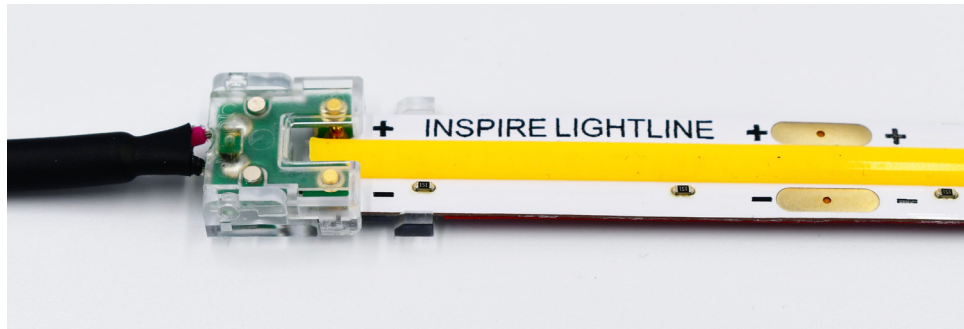

# Zeus™ 3 Connectors

Connectors for select Inspire LED tape light

Type  QTY  Part Number  Signature

## Specifications

<b>Input Voltage</b>	24VDC
<b>Wire Type</b>	Hardwire Connectors <ul style="list-style-type: none"> <li>• 18AWG CL2 In-Wall Rated</li> <li>• 18AWG CL3P Plenum/In-Wall Rated</li> </ul> Extensions <ul style="list-style-type: none"> <li>• 22AWG UL2464</li> </ul>
<b>Max Wire Size</b>	18AWG
<b>Material</b>	Polycarbonate
<b>Compatible LED Tape Light</b>	<ul style="list-style-type: none"> <li>• Inspire LightLine™ COB (IP20)</li> <li>• Inspire V5 Spec</li> <li>• Inspire V5 Standard</li> <li>• Inspire Warm Dim</li> </ul>
<b>Connector Color</b>	Clear
<b>Wire Color</b>	White
<b>Environment</b>	IP20 Indoor

## Ordering

Part Number	Description
Z3-CON-HW-10	10FT Zeus 3 Hardwire Connector. 18AWG CL2 In-Wall Rated.
Z3-CON-HW-25	25FT Zeus 3 Hardwire Connector. 18AWG CL2 In-Wall Rated.
Z3-CON-HW-PL-10	10FT Zeus 3 Plenum Hardwire Connector. 18AWG CL3P Plenum & In-Wall Rated.
Z3-CON-HW-PL-25	25FT Zeus 3 Plenum Hardwire Connector. 18AWG CL3P Plenum & In-Wall Rated.
Z3-EXT-1FT	1FT Zeus 3 Extension. 22AWG UL2464 Wire.
Z3-EXT-2IN	2 Inch Zeus 3 Extension. 22AWG UL2464 Wire.
Z3-EXT-3FT	3FT Zeus 3 Extension. 22AWG UL2464 Wire.
Z3-EXT-4IN	4 Inch Zeus 3 Extension. 22AWG UL2464 Wire.
Z3-EXT-6FT	6FT Zeus 3 Extension. 22AWG UL2464 Wire.
V5-CON-SPLICE	Connects two pieces of LED tape light together seamlessly