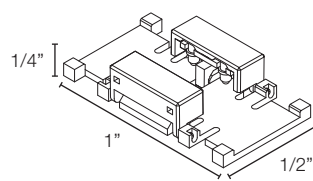

V5-CON-SPLICE