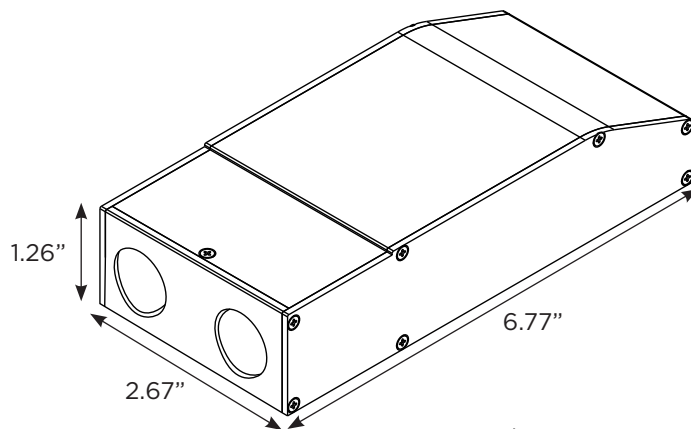

Features

- Dimmable with any standard magnetic low voltage/incandescent dimmers
- Slim, compact design
- NEMA-3R enclosure for outdoor use
- Two knock-outs for simple installation
- Class 2 compliant
- UL Listed