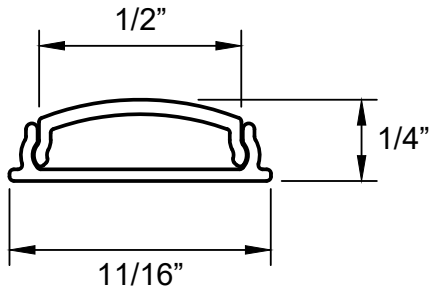

Ordering Information

Item	Description	Part Number
Channel Kit	Unassembled kit that includes a 6' 6" channel, lens, end caps, and mounting clips.	CH1-KIT-BND-2M
Custom Channel	Custom channel cut to a custom length (sold by the foot). Includes the channel, lens, end caps, and mounting clips.	CH1-BND-CUSTOM

Channel Accessories

End Caps

Extra set of end caps. Installs onto the ends of the channel. QTY 2.

CH1-END-BND

Mounting Clips

Extra set of surface mount mounting clips. QTY 8.

CH1-MNT-BND

Product Dimensions

Channel Dimensions

Mounting Clip Dimensions

End Cap Dimensions

End caps add 1/8" to each end of the channel.

Bend Diameter Dimensions

The tightest bend diameter of the channel is 24". Bending the channel to a tighter diameter will damage the channel and lens.