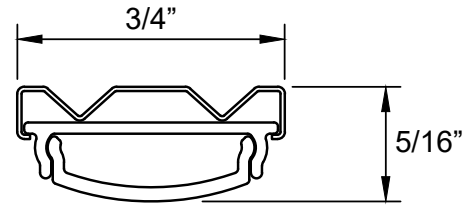

Ordering Information

Item	Description	Part Number
Channel Kit	Unassembled kit that includes a 6' 6" channel, lens, end caps, and mounting clips.	CH1-KIT-BND-2M
Custom Channel	Custom channel cut to a custom length (sold by the foot). Includes the channel, lens, end caps, and mounting clips.	CH1-BND-CUSTOM

Channel Accessories

End Caps

Extra set of end caps. Installs onto the ends of the channel. QTY 2.

CH1-END-BND

Mounting Clips

Extra set of surface mount mounting clips. QTY 8.

CH1-MNT-BND

Product Dimensions

Channel Dimensions

Mounting Clip Dimensions

End Cap Dimensions

End caps add 1/8" to each end of the channel.

Bend Diameter Dimensions

The tightest bend diameter of the channel is 24". Bending the channel to a tighter diameter will damage the channel and lens.