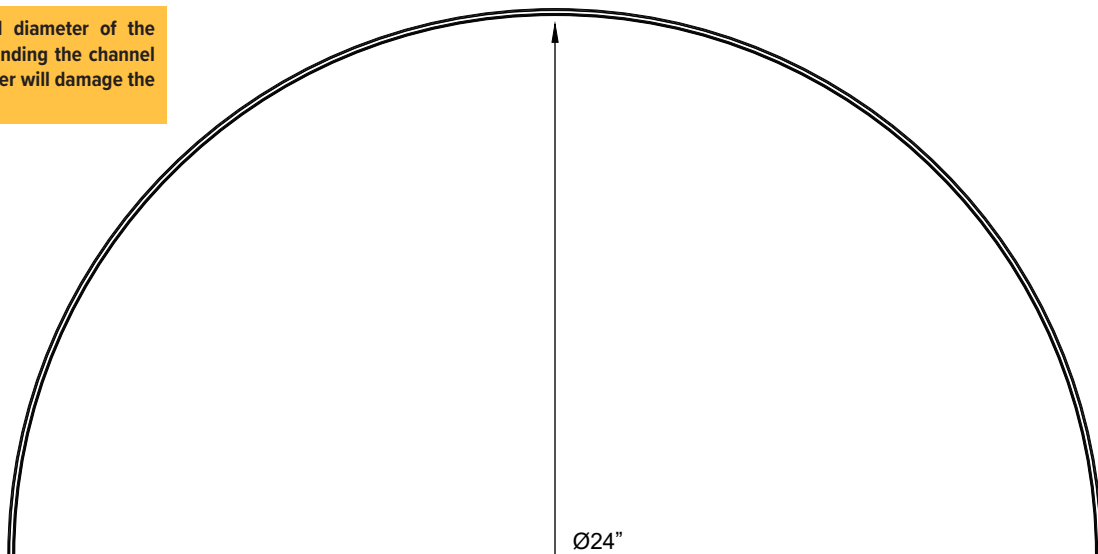

Channel Dimensions

Mounting Clip Dimensions

End Cap Dimensions

End caps add 1/8" to each end of the channel.

Bend Diameter Dimensions

The tightest bend diameter of the channel is 24". Bending the channel to a tighter diameter will damage the channel and lens.