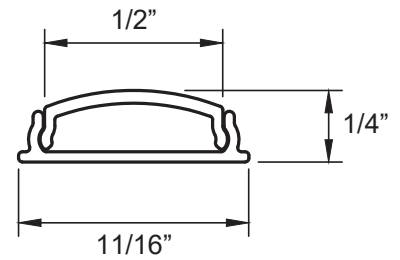

TYPE	LOCATION
PART NUMBER	PROJECT NAME

Inspire Bendable Channel

Surface Mount Aluminum Channel

Specifications

Mounting Type	Surface Mount
Construction	Aluminum
Channel Color	Anodized Aluminum
Tightest Bend Diameter	24"
Lens Types	Frosted
Lens Construction	UV-Coated Polycarbonate
Environment	Indoor
Warranty	5-year Limited

Ordering Information

Item	Description	Part Number
Channel Kit	Unassembled kit that includes a 6' 6" channel, lens, end caps, and mounting clips.	CH1-KIT-BND-2M
Custom Channel	Custom channel cut to a custom length (sold by the foot). Includes the channel, lens, end caps, and mounting clips.	CH1-BND-CUSTOM

Channel Dimensions

Mounting Clip Dimensions

End Cap Dimensions

End caps add 1/8" to each end of the channel.

Bend Diameter Dimensions

The tightest bend diameter of the channel is 24". Bending the channel to a tighter diameter will damage the channel and lens.