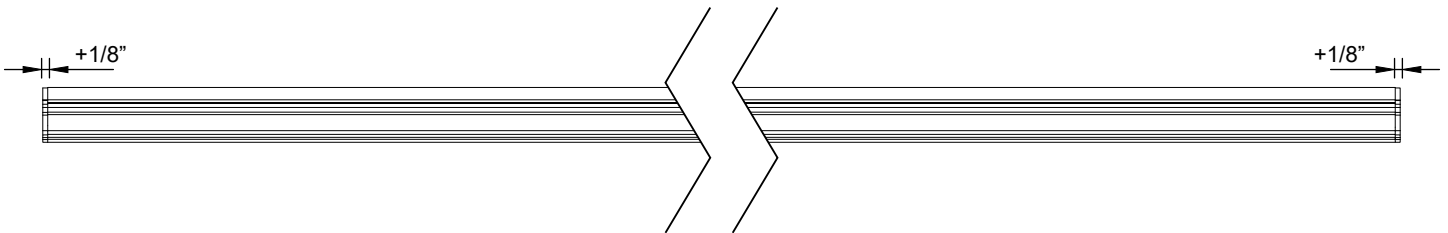

Ordering Information

Item	Description	Part Number
Channel Kit	Unassembled kit that includes a 6' 6" channel, lens, end caps, and mounting clips.	CH1-KIT-BND-2M
Custom Channel	Custom channel cut to a custom length (sold by the foot). Includes the channel, lens, end caps, and mounting clips.	CH1-BND-CUSTOM

Channel Accessories

End Caps

Extra set of end caps. Installs onto the ends of the channel. QTY 2.

CH1-END-BND

Mounting Clips

Extra set of surface mount mounting clips. QTY 8.

CH1-MNT-BND

Product Dimensions

Channel Dimensions

Mounting Clip Dimensions

End Cap Dimensions

End caps add 1/8" to each end of the channel.

Bend Diameter Dimensions

The tightest bend diameter of the channel is 24". Bending the channel to a tighter diameter will damage the channel and lens.