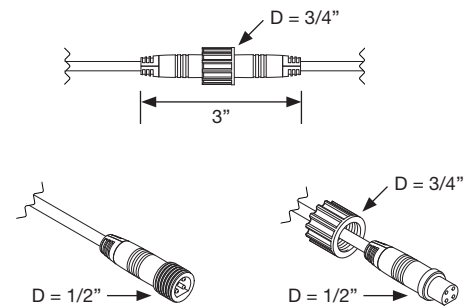

Inspire V4 Outdoor RGB

LED TAPE LIGHT

Fixture Type:

Part Number:

Project Name:

Female lead at end of LED tape light

LED tape light detail

Male lead at end of LED tape light

Specifications

Color Temperatures	RGB
Lumen Output	up to 94 Lumens/FT
Input Power	24VDC
Max Run Length	25FT
Cut Increments	every 4in
Power Consumption	3.8 Watts/FT
Product Color	Black
LEDs per Foot	18
Light Distribution	120°
Compatible Connectors	Inspire V4 Outdoor Connectors
Included Accessories	<ul style="list-style-type: none"> • (1) 25FT Inspire V4 Outdoor Connector • End Caps

Included Accessories	<ul style="list-style-type: none"> • (1) 25FT Inspire V4 Outdoor Connector • End Caps
Mounting	Inspire V4 Outdoor Strip Channel (REQUIRED; must specify separately)
Dimensions (WxH)	5/8" x 1/4" (14.6mm x 5.5mm)
Operating Temperature	-22°F to 140°F (-30°C to 60°C)
Lamp Life	50,000 Hours
Certifications	UL Listed (E467147)
Dimming & Control	RGB Controller
Environment	IP67 Non-Submersible
Warranty	5 Year Limited

Ordering

Color Temperature	Lumens/FT	Roll Length	Part Number
RGB	up to 94*	25FT	V4-OUT-RGB-BLK-25
		15FT	V4-OUT-RGB-BLK-15
		5FT	V4-OUT-RGB-BLK-5

* All colors set to 100%. These are considered approximate values and only reflect the standard red, green, and blue colors as defined by an RGB controller. Other shades of these colors have not been measured.