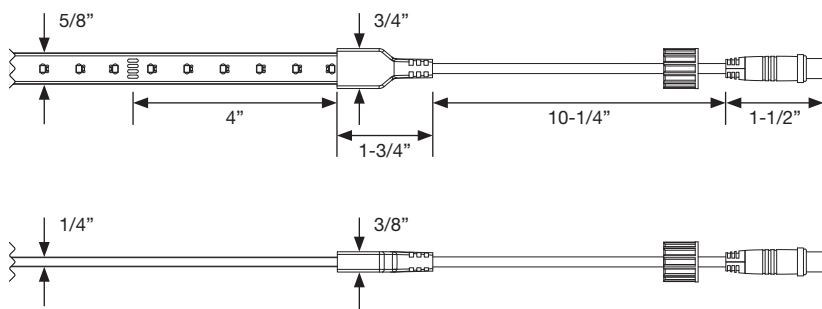

Inspire V4 Outdoor RGB

LED TAPE LIGHT

Fixture Type:

Part Number:

Project Name:

Female lead at end of LED tape light

LED tape light detail

Male lead at end of LED tape light

Specifications

Color Temperatures	RGB
Lumen Output	up to 94 Lumens/FT
Input Power	24VDC
Max Run Length	25FT
Cut Increments	every 4in
Power Consumption	3.8 Watts/FT
Product Color	Black
LEDs per Foot	18
Light Distribution	120°
Compatible Connectors	Inspire V4 Outdoor Connectors
Included Accessories	<ul style="list-style-type: none"> • (1) 25FT Inspire V4 Outdoor Connector • End Caps

Included Accessories	<ul style="list-style-type: none"> • (1) 25FT Inspire V4 Outdoor Connector • End Caps
Mounting	Inspire V4 Outdoor Strip Channel (REQUIRED; must specify separately)
Dimensions (WxH)	5/8" x 1/4" (14.6mm x 5.5mm)
Operating Temperature	-22°F to 140°F (-30°C to 60°C)
Lamp Life	50,000 Hours
Certifications	UL Listed (E467147)
Dimming & Control	RGB Controller
Environment	IP67 Non-Submersible
Warranty	5 Year Limited

Ordering

Color Temperature	Lumens/FT	Roll Length	Part Number
RGB	up to 94*	25FT	V4-OUT-RGB-BLK-25
		15FT	V4-OUT-RGB-BLK-15
		5FT	V4-OUT-RGB-BLK-5

* All colors set to 100%. These are considered approximate values and only reflect the standard red, green, and blue colors as defined by an RGB controller. Other shades of these colors have not been measured.