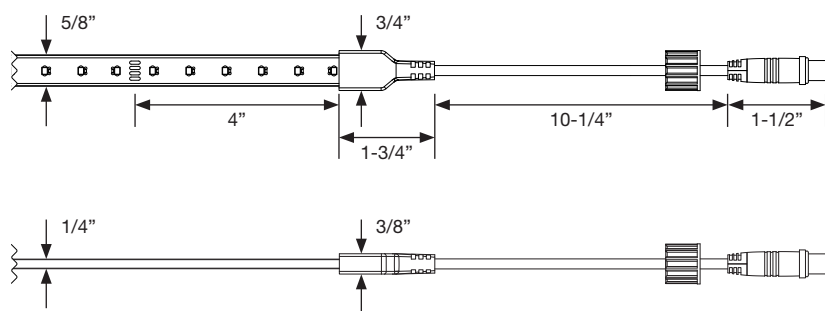

# Inspire V4 Outdoor Single Color

LED TAPE LIGHT

Fixture Type:

Part Number:

Project Name:

Female lead at end of LED tape light

LED tape light detail

Male lead at end of LED tape light

## Specifications

<b>Color Temperatures</b>	<ul style="list-style-type: none"> <li>• 2700K</li> <li>• 3000K</li> </ul>	<b>CRI</b>	94+
<b>Lumen Output</b>	up to 133 Lumens/FT	<b>Mounting</b>	Inspire V4 Outdoor Strip Channel <b>(REQUIRED; must specify separately)</b>
<b>Input Power</b>	24VDC	<b>Dimensions (WxH)</b>	5/8" x 1/4" (14.6mm x 5.5mm)
<b>Max Run Length</b>	25FT	<b>Operating Temperature</b>	-22°F to 140°F (-30°C to 60°C)
<b>Cut Increments</b>	every 4in	<b>Lamp Life</b>	50,000 Hours
<b>Power Consumption</b>	3.8 Watts/FT	<b>Certifications</b>	UL Listed (E467147)
<b>Product Color</b>	Black	<b>Dimming &amp; Control</b>	<ul style="list-style-type: none"> <li>• 0-10V</li> <li>• MLV</li> <li>• ELV</li> <li>• Incandescent</li> <li>• CFL/LED</li> </ul>
<b>LEDs per Foot</b>	18	<b>Environment</b>	IP67 Non-Submersible
<b>Light Distribution</b>	120°	<b>Warranty</b>	5 Year Limited
<b>Compatible Connectors</b>	Inspire V4 Outdoor Connectors		
<b>Included Accessories</b>	<ul style="list-style-type: none"> <li>• (1) 25FT Inspire V4 Outdoor Connector</li> <li>• End Caps</li> </ul>		

## Ordering

Color Temperature	Lumens/FT	Roll Length	Part Number
2700K	99	25FT	V4-OUT-27-SB-BLK-25
2700K	99	15FT	V4-OUT-27-SB-BLK-15
2700K	99	5FT	V4-OUT-27-SB-BLK-5
3000K	133	25FT	V4-OUT-30-SB-BLK-25
3000K	133	15FT	V4-OUT-30-SB-BLK-15
3000K	133	5FT	V4-OUT-30-SB-BLK-5