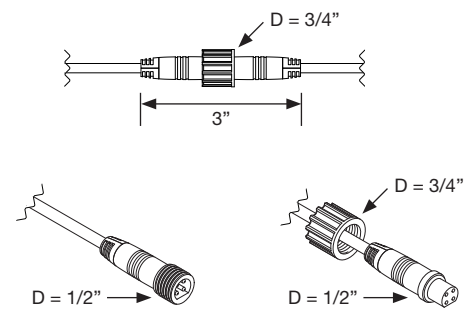

# Inspire V4 Outdoor Single Color

LED TAPE LIGHT

Fixture Type:

Part Number:

Project Name:

Female lead at end of LED tape light

LED tape light detail

Male lead at end of LED tape light

## Specifications

<b>Color Temperatures</b>	<ul style="list-style-type: none"> <li>• 2700K</li> <li>• 3000K</li> </ul>	<b>CRI</b>	94+
<b>Lumen Output</b>	up to 133 Lumens/FT	<b>Mounting</b>	Inspire V4 Outdoor Strip Channel <b>(REQUIRED; must specify separately)</b>
<b>Input Power</b>	24VDC	<b>Dimensions (WxH)</b>	5/8" x 1/4" (14.6mm x 5.5mm)
<b>Max Run Length</b>	25FT	<b>Operating Temperature</b>	-22°F to 140°F (-30°C to 60°C)
<b>Cut Increments</b>	every 4in	<b>Lamp Life</b>	50,000 Hours
<b>Power Consumption</b>	3.8 Watts/FT	<b>Certifications</b>	UL Listed (E467147)
<b>Product Color</b>	Black	<b>Dimming &amp; Control</b>	<ul style="list-style-type: none"> <li>• 0-10V</li> <li>• MLV</li> <li>• ELV</li> <li>• Incandescent</li> <li>• CFL/LED</li> </ul>
<b>LEDs per Foot</b>	18	<b>Environment</b>	IP67 Non-Submersible
<b>Light Distribution</b>	120°	<b>Warranty</b>	5 Year Limited
<b>Compatible Connectors</b>	Inspire V4 Outdoor Connectors		
<b>Included Accessories</b>	<ul style="list-style-type: none"> <li>• (1) 25FT Inspire V4 Outdoor Connector</li> <li>• End Caps</li> </ul>		

## Ordering

Color Temperature	Lumens/FT	Roll Length	Part Number
2700K	99	25FT	V4-OUT-27-SB-BLK-25
2700K	99	15FT	V4-OUT-27-SB-BLK-15
2700K	99	5FT	V4-OUT-27-SB-BLK-5
3000K	133	25FT	V4-OUT-30-SB-BLK-25
3000K	133	15FT	V4-OUT-30-SB-BLK-15
3000K	133	5FT	V4-OUT-30-SB-BLK-5