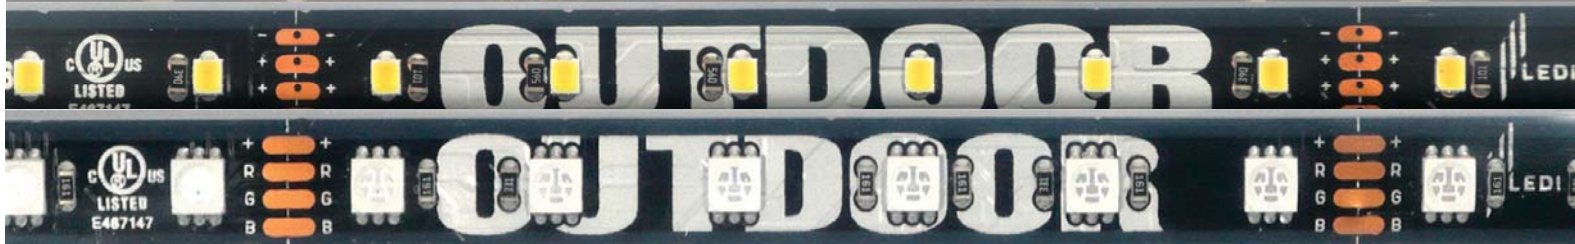

INSPIRE V4 OUTDOOR

Available in...

SINGLE COLOR

**2700K &
3000K**

AND

RGB

with **16.7 MILLION** Colors

FEATURES

- Stronger, more durable silicone injected tube coating
- Longer run lengths (*up to 25 feet*)
- 94+ CRI (*for 2700K & 3000K*)
- New water-tight pin connectors and extensions