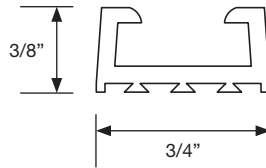

Outdoor Strip Channel

for INSPIRE V4 OUTDOOR LED TAPE LIGHT

Fixture Type:

Part Number:

Project Name:

Specifications

Color	Brown
Material	UV Resistant Rubber
Mounting	Screws or Outdoor Rated Adhesive (not included)
Dimensions (WxH)	3/4" x 3/8" (19mm x 10mm)
Environment	Outdoor, Wet
Compatible LED Tape Light	Inspire V4 Outdoor
Warranty	5 Year Limited

Ordering

Length	Part Number
5FT	STRIPCHAN5FT-OUTDOOR-10MM