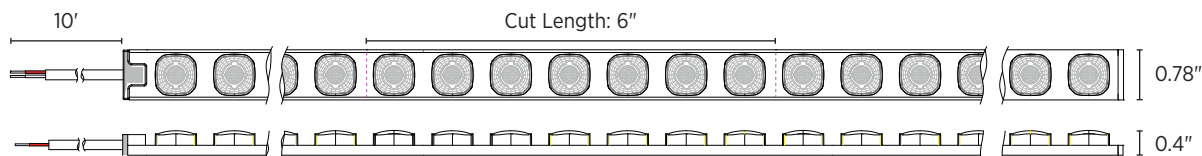

# Flexible Linear Optics 10°/30°/35°/60°

Flexible LED wall washer/grazer

Type

QTY

Part Number

Signature

## Specifications

	10° Optics	30° Optics	35° Optics	60° Optics
<b>Beam Angle</b>	10°	30°	35°	60°
<b>Available Color Temperatures</b>	2700K, 3000K, 3500K, and 4000K	2700K, 3000K, 3500K, and 4000K	Tunable White (2700K to 6500K)	2700K, 3000K, 3500K, and 4000K
<b>Lumen Output</b>	3000K: 425 lm/FT Additional data available soon	3000K: 425 lm/FT Additional data available soon	Data available soon	3000K: 540 lm/FT Additional data available soon
<b>Efficacy</b>	3000K: 73 lm/W	3000K: 73 lm/W	Data available soon	3000K: 93 lm/W
<b>Power</b>	5.8 Watts/FT			
<b>Input Voltage</b>	24VDC			
<b>CRI</b>	90+			
<b>Max Run Length</b>	16' 6"			
<b>Cut Length</b>	Every 6"			
<b>Product Color</b>	White			
<b>Lamp Life</b>	50,000 Hours			
<b>Max Ambient Temperature</b>	-13°F to 131°F (-25°C to 55°C)			
<b>Max Operating Temperature</b>	32°F to 131°F (0°C to 55°C)			
<b>Environment</b>	IP67 Indoor or Outdoor			
<b>Dimming</b>	0-10V, MLV, ELV, Incandescent, and CFL/LED			
<b>Compatible LED Drivers</b>	<ul style="list-style-type: none"> <li>• DimALL™ Dimmable Drivers</li> <li>• Electronic 0-10V Dimmable Drivers</li> <li>• Non-Dimmable Plug-In Drivers</li> </ul>			
<b>Mounting</b>	Surface Mount			
<b>Connector</b>	Pre-Assembled Connectors			
<b>Certifications &amp; Safety Standards</b>	<ul style="list-style-type: none"> <li>• UL Listed for The United States and Canada - File # E467147</li> <li>• UL Listed per UL2108 Low Voltage Lighting Systems/CSA C22.2 No 250.0-08-Luminaires/UL8750</li> <li>• Title 24 JA8 Compliant</li> <li>• Always review all local and national safety standards before installing any LEDI product(s).</li> </ul>			